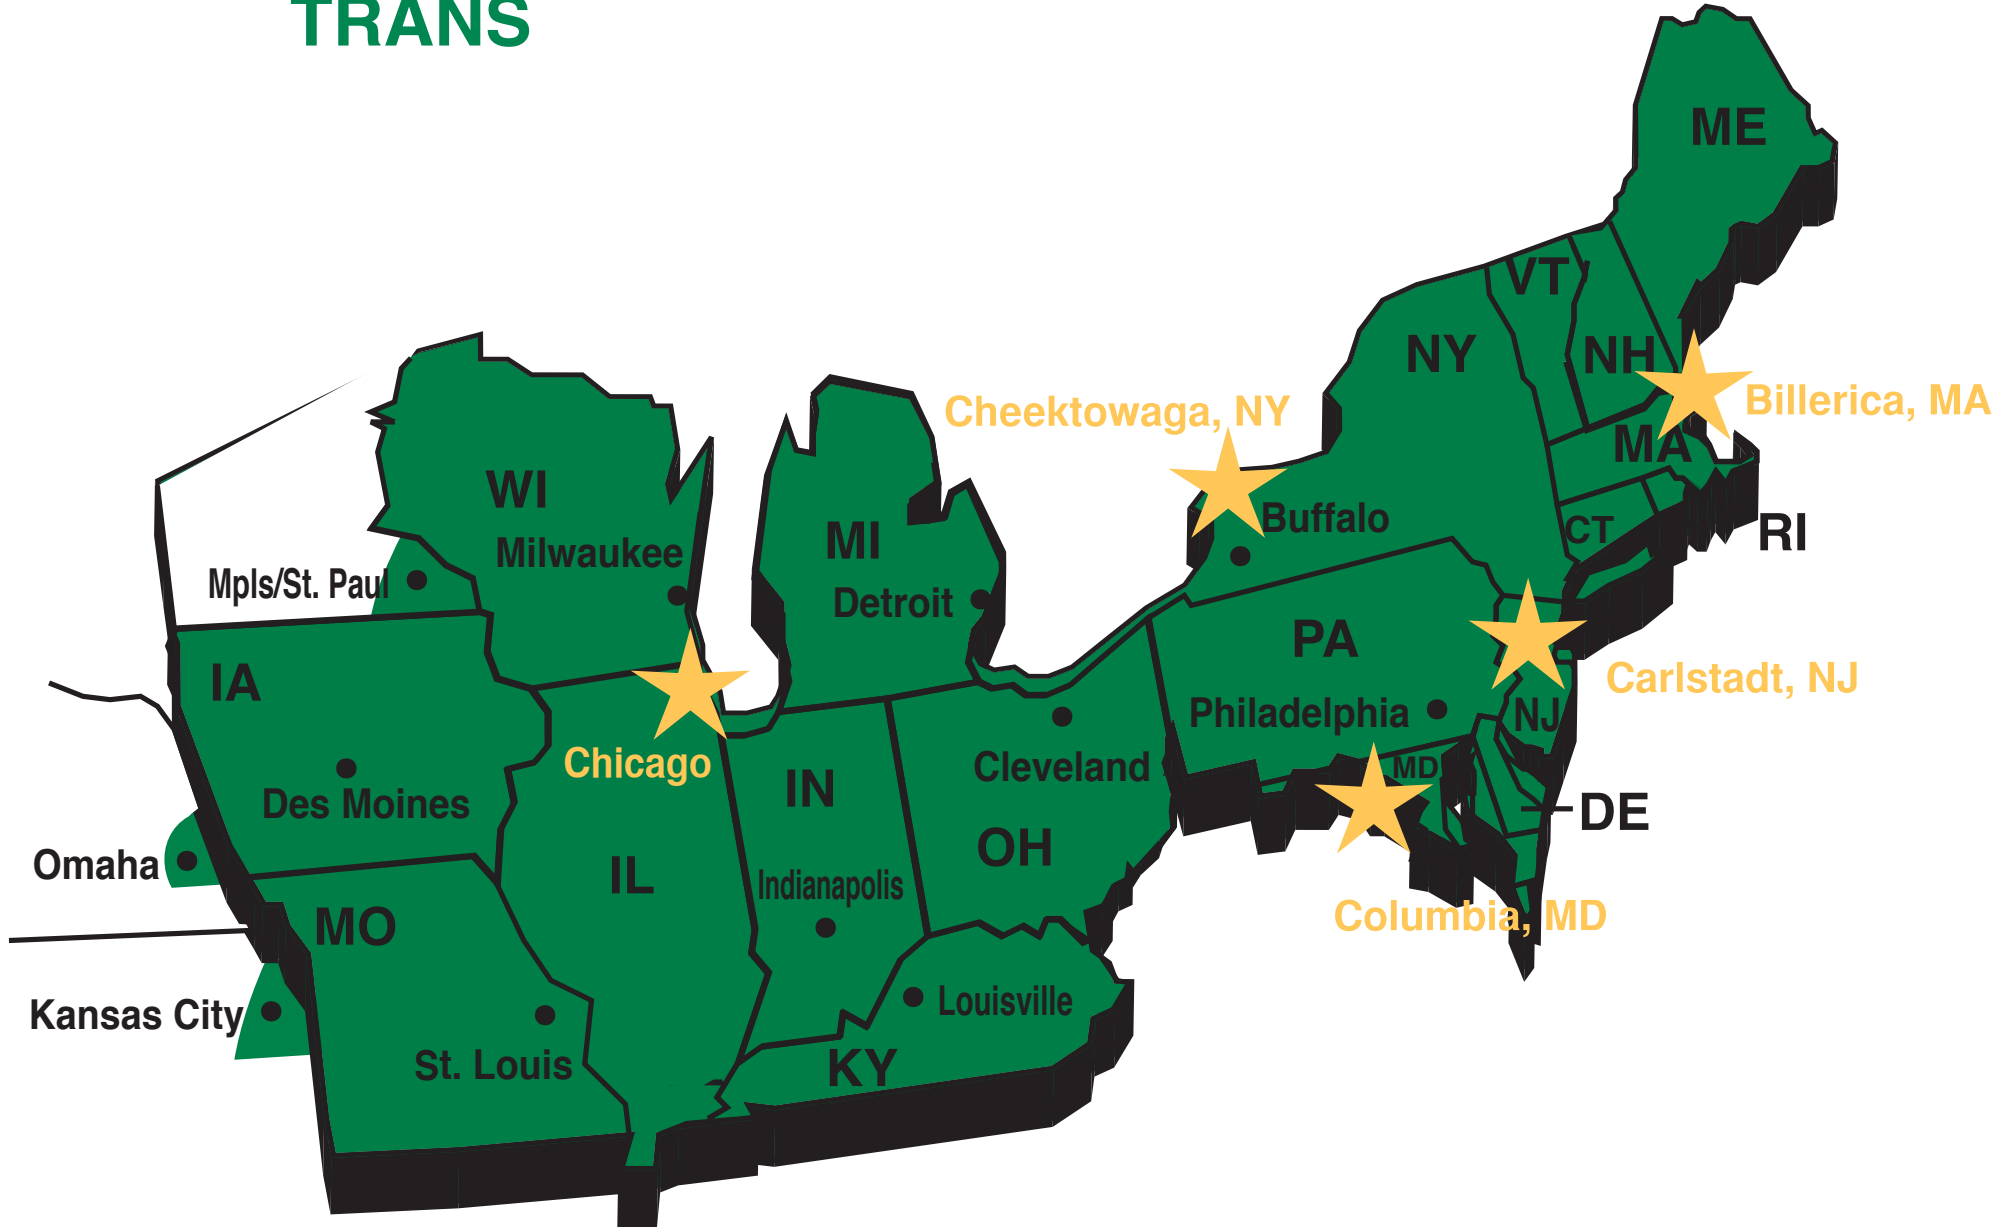

TRANS

708-929-4431

www.flotrans.com

Your Multi-Regional **LTL** Carrier

- ◆ MULTI REGIONAL LTL
- ◆ LARGE PARTIALS AND TRUCKLOAD
- ◆ TEMPERATURE CONTROLLED / REFRIGERATED TO WEST COAST
- ◆ LIFTGATE DELIVERY NATIONWIDE
- ◆ 1,000,000 SQ. FT. OF WAREHOUSE SPACE
- ◆ CONTAINER PULLS FROM ALL RAIL YARDS
- ◆ CONTAINER UNLOADS WITH PALLETIZING
- ◆ INTERMODAL
- ◆ EXPEDITE / TRADESHOW
- ◆ DEDICATED DRIVER / TRUCK LEASING BY DAY / MONTH / YEAR
- ◆ LOGISTICS / FREIGHT BILL AUDITING
- ◆ LOCAL CARTAGE

Chicago Office

4800 S. Central Avenue ◆ Chicago, IL 60638
Phone: 708.929.4431 ◆ Fax: 708.929.4437

Partials and Truckloads

708-929-4431
www.flotrans.com

Your Multi-Regional **LTL** Carrier
OUTBOUND and INBOUND

708-929-4431

dispatch@flotrans.com