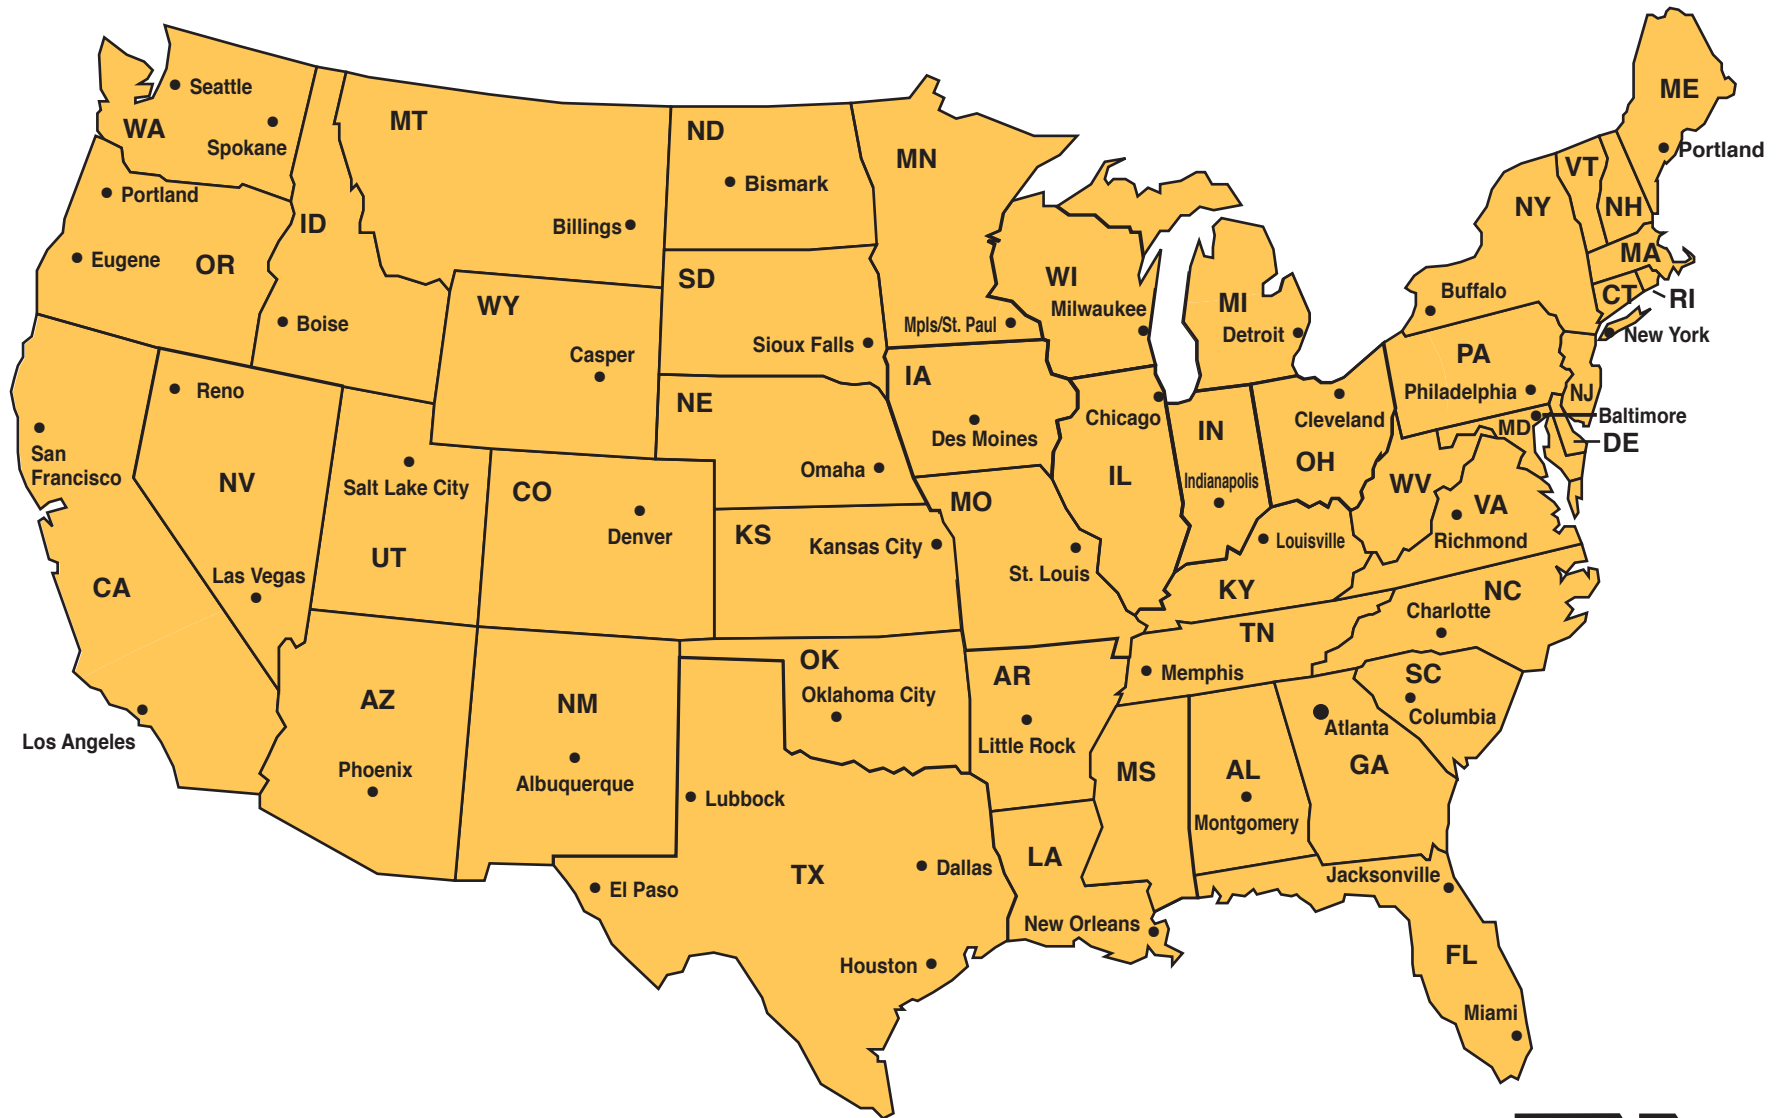

TRANS

708-929-4431

www.flotrans.com

Your Multi-Regional **LTL** Carrier

- ◆ MULTI REGIONAL LTL
- ◆ LARGE PARTIALS AND TRUCKLOAD
- ◆ TEMPERATURE CONTROLLED / REFRIGERATED TO WEST COAST
- ◆ LIFTGATE DELIVERY NATIONWIDE
- ◆ 1,000,000 SQ. FT. OF WAREHOUSE SPACE
- ◆ CONTAINER PULLS FROM ALL RAIL YARDS
- ◆ CONTAINER UNLOADS WITH PALLETIZING
- ◆ INTERMODAL
- ◆ EXPEDITE / TRADESHOW
- ◆ DEDICATED DRIVER / TRUCK LEASING BY DAY / MONTH / YEAR
- ◆ LOGISTICS / FREIGHT BILL AUDITING
- ◆ LOCAL CARTAGE

Chicago Office

4800 S. Central Avenue ◆ Chicago, IL 60638
Phone: 708.929.4431 ◆ Fax: 708.929.4437

Partials and Truckloads

708-929-4431
www.flotrans.com

Your Multi-Regional **LTL** Carrier
OUTBOUND and INBOUND

708-929-4431

dispatch@flotrans.com